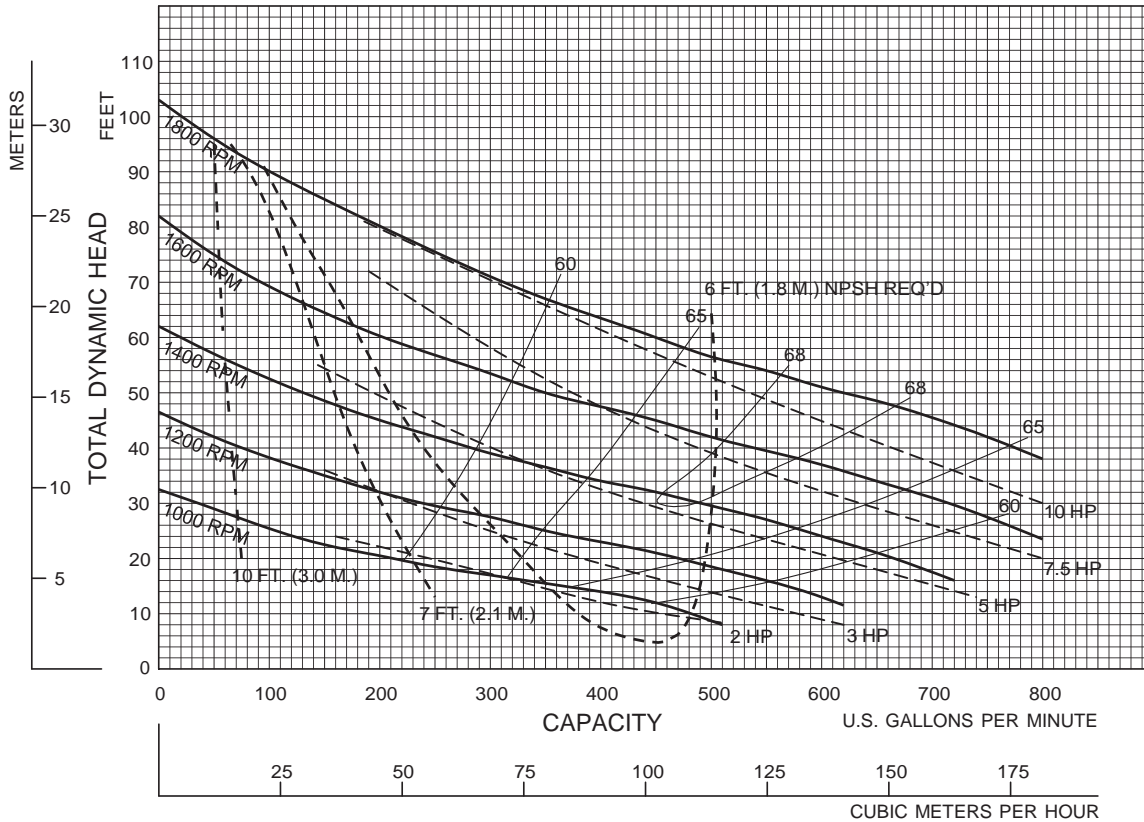

Feet x .305 = Meters
Inches x 25.4 = Millimeters
GPM x .227 = Cubic Meters/Hour
GPM x 3.785 = Liters/Minute
HP x .746 = KW

Speed	Impeller Dia.	Style	Solids Dia.	N_S	Suction	Discharge	No. vanes
VARIOUS	9"	ENCLOSED	2.94"x4.0"	2350	4"	4"	1

SINGLE VOLUTE MOUNTING CONFIG.: CC, VM, F, VF, EM, VC

NEW PAGE

4NMP/A

6/99

InterTech Pump Co.

4NMP - VARIOUS RPM