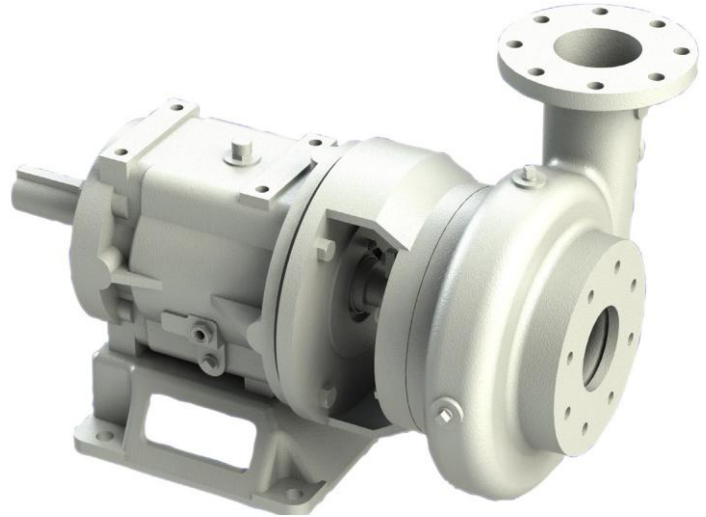

AVAILABLE MOUNTING CONFIGURATIONS

4NMP-F5K FRAME MOUNT
4NMP-F16K FRAME MOUNT

OPERATING LEVELS

MIN FLOW	100 GPM	22.71 m ³ /h
MAX FLOW	800 GPM	181.70 m ³ /h
DISCHARGE SIZE	4"	101.6 mm
SUCTION SIZE	4"	101.6 mm
SOLIDS HANDLING	2.94" x 4.0"	74.7mm x 101.6 mm
MAX SPEED	1800 RPM	1800 RPM
SHUT-OFF HEAD	102'	31.09 m
BEP HEAD	50'	15.34 m
BEP FLOW	620 GPM	140.82 m ³ /h
BEP PERCENT	68%	68%

A typical picture of the pump is shown. Please contact InterTech Pump Company for further details. All information is approximate and for general guidance only.

PARTS	STANDARD MATERIAL (FOOD PUMPS)
WEAR RING	CAST IRON, ASTM A48
IMPELLER	304 STAINLESS STEEL
VOLUTE	CAST IRON, ASTM A48
SHAFT	STRESSPROOF STEEL
SHAFT SLEEVE	303 STAINLESS STEEL
SEAL HOUSING	DUCTILE IRON
SEAL	FOOD GRADE PACKING
BEARING FRAME	CAST IRON, ASTM A48

The 4NMP pump is designed with InterTech's renowned quality and durability. It features a 4" discharge and a 4" suction with an enclosed, single-port impeller. InterTech's patented Cycloseal® design is optional, with a Type 2 single mechanical seal with Buna-N elastomers, stainless steel hardware and tungsten carbide vs. silicon carbide seal faces for abrasion resistance. Also available with food-grade packing. Bearings are heavy-duty, oil or grease lubricated, deep groove ball bearings with a minimum of 50,000 hours bearing life.

- Single port impeller for handling whole or processed foods
- Available with Food grade packing (Standard) or Cycloseal
- Standard with all iron wet end and a 304SS impeller
- Optional Run-Dry lubrication system