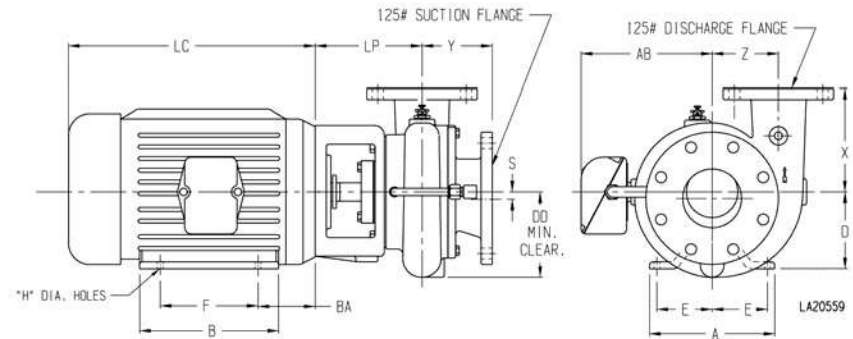

INTERTECH PUMPS

Engineering That Ignites

10RB-CC

AVAILABLE MOUNTING CONFIGURATIONS

10RB-CC CLOSE-COUPLED
10RB-VM VERTICAL CLOSE-COUPLED

OPERATING LEVELS

MIN FLOW	1750 GPM	397 m ³ /h
MAX FLOW	5700 GPM	1293 m ³ /h
DISCHARGE SIZE	10"	254 mm
SUCTION SIZE	10"	254 mm
SOLIDS HANDLING	1.25"	31.75 mm
MAX SPEED	1800 RPM	1800 RPM
SHUT-OFF HEAD	200'	61 m
MAX WORKING PRESSURE	155 PSI	1069 kPa
BEP HEAD	130'	39.6 m
BEP FLOW	4900 GPM	1112 m ³ /h
BEP PERCENT	87%	87%

PUMP DIMENSIONS										
MODEL	CONNECTION		DISCHARGE INCREMENT	AK DIM.	DD	S	X	Y	Z	LP
	DISCHARGE	SUCTION								
10RB	10	10	90°	12.5	19.12	-	14	10.55	12	11.68

MOTOR DIMENSIONS										
MOTOR FRAME	AK DIM.	A	B	D	E	F	H	AB	BA	LC
324-6	12.5	14.25	14	8	6.25	12	0.66	12.22	5.5	22.19
364-5	12.5	15.75	14	9	7	12.25	0.66	13.2	6.12	24.31
404-5	12.5	18.5	16.62	10	8	13.75	0.81	16.39	6.88	29.97